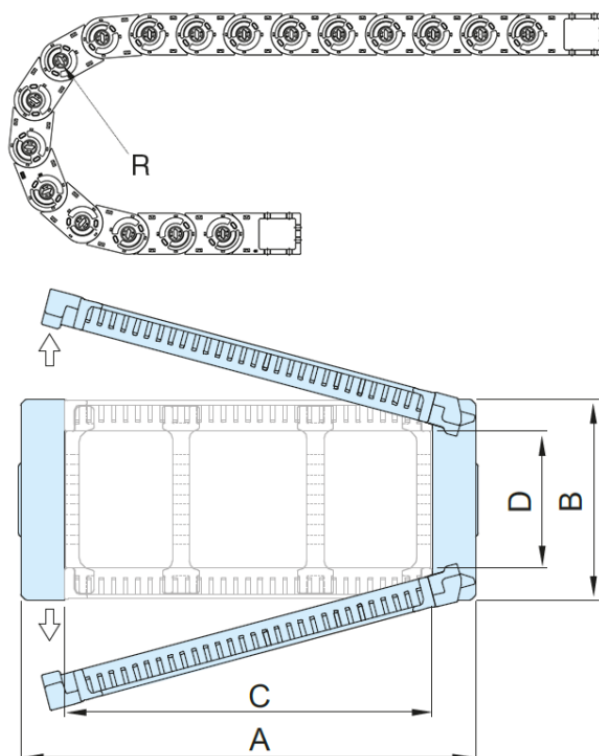

Article number: 18ST095N100R400

Description: ST Shift cable chain, ST095N.100 Radius 400 - Hoved nr. (1LK)
Type ST 095N.100.R400

Measures

A = 138

B = 82

C = 100

D = 56

I = 95

R = 400